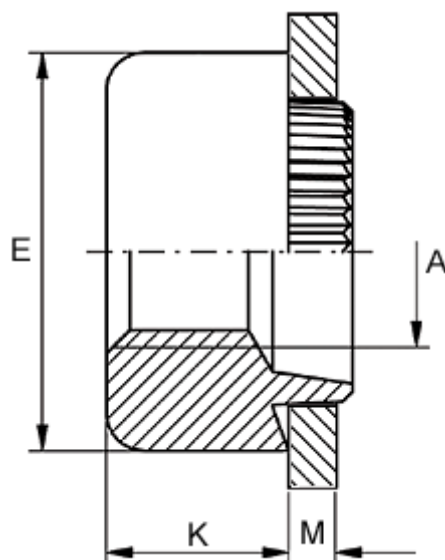

Article number: 12704000140800

Description: KLEE-coil 704 000 140.800  
M14 Brass

## Measures

---

Female thread A	= M14
Height K	= 10.0
Outer diameter E	= 25.0
Plate thickness	= 0.9 to 1.0
Recommended bore diameter for extreme load	= 19.0
Recommended bore diameter for normal use	= 20.0